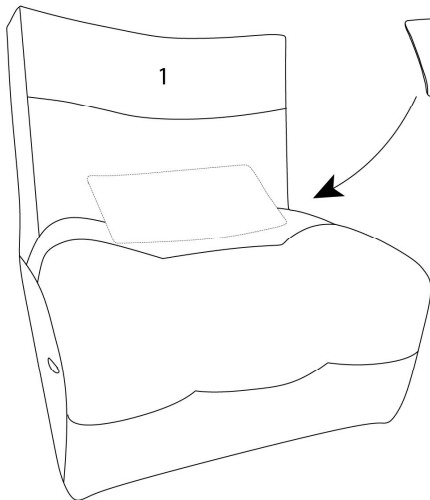

ÉTAPE / STEP 3

BOUTON DE CONTRÔLE / BUTTON FUNCTION

APPUYEZ BRIÈVEMENT SUR L'INTERRUPTEUR POUR DÉMARRER LE MASSAGE. LE VOYANT S'ALLUME SIMULTANÉMENT ET L'APPAREIL S'ÉTEINT AUTOMATIQUÉMENT AU BOUT DE 15 MINUTES.

SHORT PRESS THE SWITCH TO STARTS MASSAGE. THE INDICATOR LIGHT TURNS ON SIMULTANEOUSLY, AND THE UNIT WILL AUTOMATICALLY TURN OFF AFTER 15 MINUTES.

APPUYEZ À NOUVEAU BRIÈVEMENT SUR L'INTERRUPTEUR POUR ARRÊTER LE MASSAGE. L'APPAREIL DE MASSAGE SE RÉINITIALISE AUTOMATIQUÉMENT VERS LE BAS ET LE VOYANT S'ÉTEINT.

SHORT PRESS THE SWITCH AGAIN TO STOP MASSAGE. THE MASSAGER AUTOMATICALLY RESETS DOWNWARD, AND THE INDICATOR LIGHT TURN OFF.

INTERRUPTEUR MARCHE/ARRÊT /
ON/OFF SWITCH

DOSSIER RELEVÉ /
BACKREST UP

TYPE-C /
TYPE-C

USB /
USB

DOSSIER ABAISSÉ /
BACKREST DOWN

ÉTAPE / STEP 4