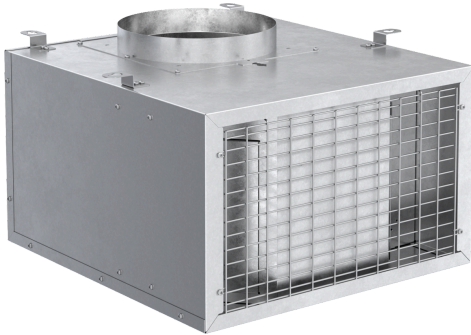

**Blower
VTR2FZ**

1000 CFM remote blower can be mounted on the roof or exterior wall of your home depending on preference and ducting situation

- EXTNCB25W 25-ft blower connector cable available, sold separately
- RFPLT1000P roof mounting plate required for roof mount, sold separate
- RFPLT600P roof mounting plate required for roof mount, sold separate

EXTNCB25 25' Blower Connection Cable
RFPLT1000P Roof mounting plate for VTR1030

**Blower
VTR2FZ**

measurements in inches (mm)