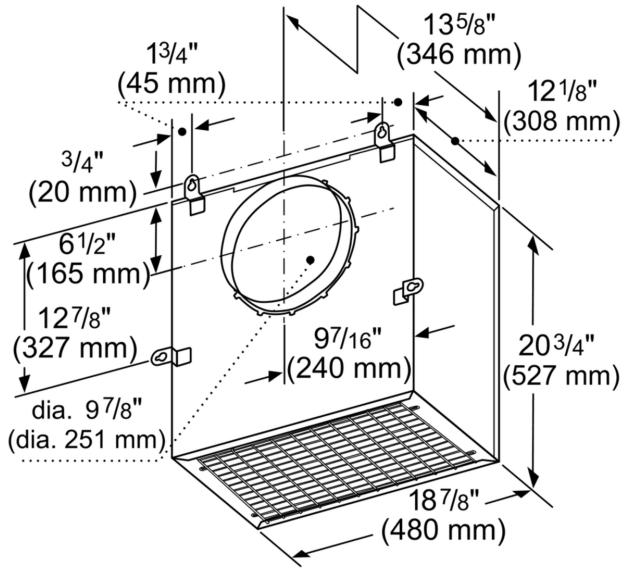

**Blower
VTR2FZ**

1000 CFM remote blower can be mounted on the roof or exterior wall of your home depending on preference and ducting situation

- EXTNCB25W 25-ft blower connector cable available, sold separately
- RFPLT1000P roof mounting plate required for roof mount, sold separate
- RFPLT600P roof mounting plate required for roof mount, sold separate

EXTNCB25 25' Blower Connection Cable
RFPLT1000P Roof mounting plate for VTR1030

**Blower
VTR2FZ**

measurements in inches (mm)