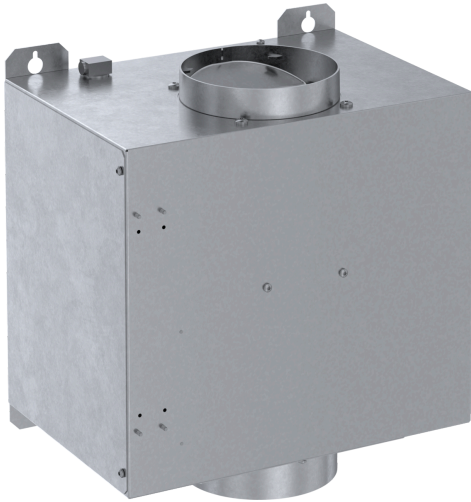

**Blower
VTI1FZ**

600 CFM inline blower can be mounted along the duct line anywhere between the kitchen and the exterior wall

- EXTNCB25W 25-ft blower connector cable available, sold separately
- Mounted along the duct line between the kitchen and the exterior wall
- 6-inch round duct exhaust
- Powerfully Quiet® blowers sold separately from ventilation hoods
- 600 CFM to create the ultimate cooking system with Thermador cooktops

EXTNCB25 25' Blower Connection Cable

**Blower
VTI1FZ**

measurements in inches (mm)