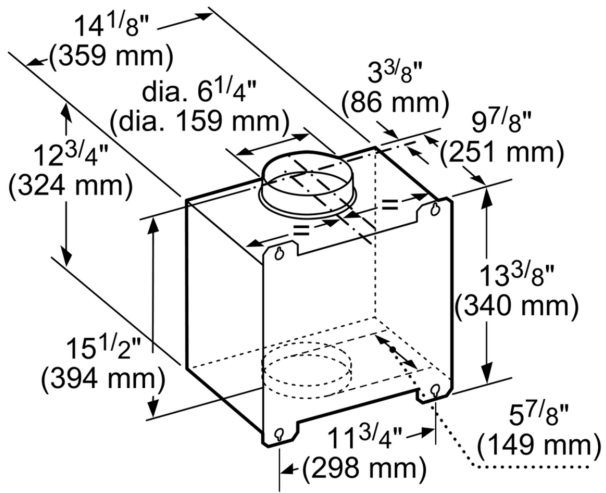

**Blower
VTI1FZ**

600 CFM inline blower can be mounted along the duct line anywhere between the kitchen and the exterior wall

- EXTNCB25W 25-ft blower connector cable available, sold separately
- Mounted along the duct line between the kitchen and the exterior wall
- 6-inch round duct exhaust
- Powerfully Quiet® blowers sold separately from ventilation hoods
- 600 CFM to create the ultimate cooking system with Thermador cooktops

EXTNCB25 25' Blower Connection Cable

**Blower
VTI1FZ**

measurements in inches (mm)