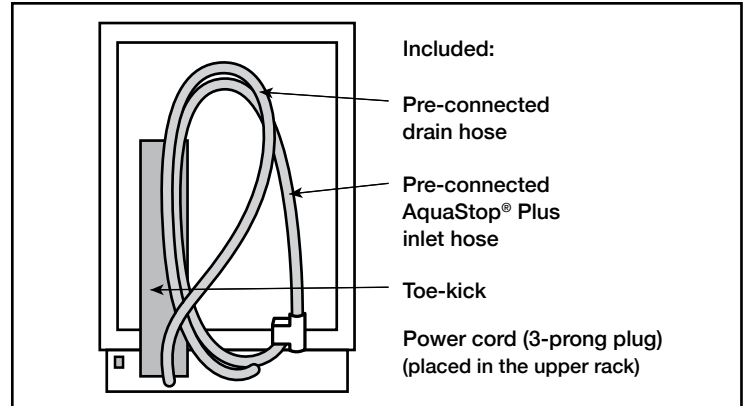

24" Custom Panel Dishwasher

800 Series – Custom Panel SHV78B73UC

BOSCH

Invented for life

Installation Details

Accessories: To purchase Bosch accessories, cleaners & parts please visit www.bosch-home.com/us/store or call 1-800-944-2904 (Mon to Fri 5 am to 6 pm PST, Sat 6 am to 3 pm PST).

Notes: All height, width and depth dimensions are shown in inches. BSH reserves the absolute and unrestricted right to change product materials and specifications, at any time, without notice. Consult the product's installation instructions for final dimensional data and other details prior to making cutout.

Warranties: Please see Use & Care manual or Bosch website for statement of limited warranty.

For more information on our entire line of products, go to www.bosch-home.com/us or call 1-800-944-2904

© BSH Home Appliances Corporation. All rights reserved. Bosch is a registered trademark of Robert Bosch GmbH.