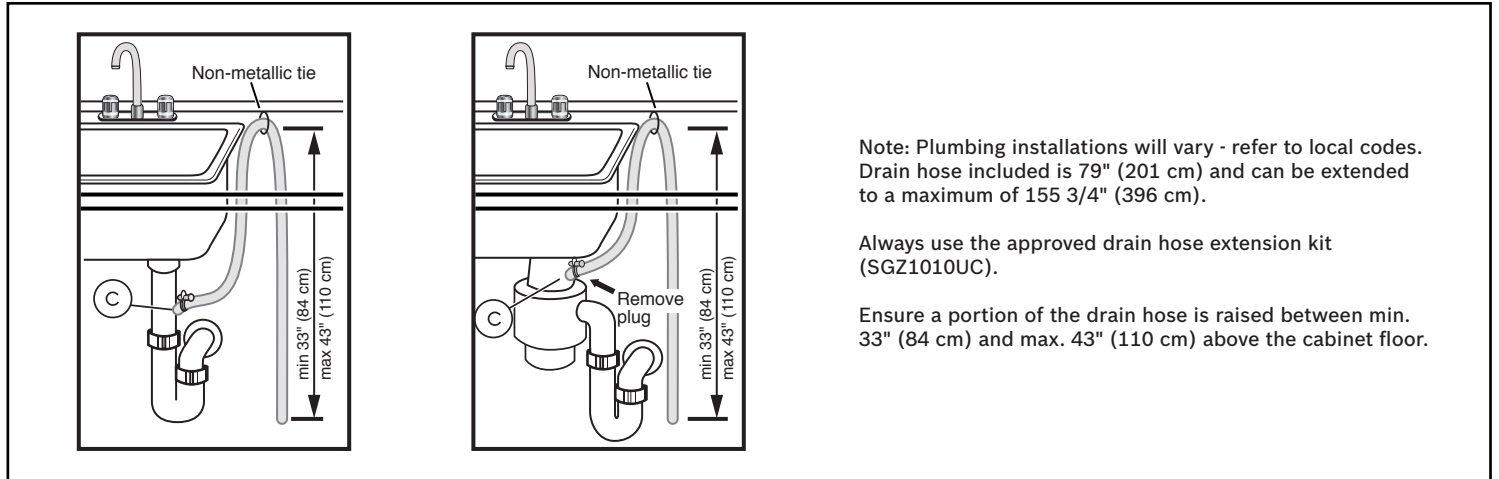

24" Custom Panel Dishwasher

800 Series – Custom Panel SHV78B73UC

BOSCH

Invented for life

Installation Details

Accessories: To purchase Bosch accessories, cleaners & parts please visit www.bosch-home.com/us/store or call 1-800-944-2904 (Mon to Fri 5 am to 6 pm PST, Sat 6 am to 3 pm PST).

Notes: All height, width and depth dimensions are shown in inches. BSH reserves the absolute and unrestricted right to change product materials and specifications, at any time, without notice. Consult the product's installation instructions for final dimensional data and other details prior to making cutout.

Warranties: Please see Use & Care manual or Bosch website for statement of limited warranty.

For more information on our entire line of products, go to www.bosch-home.com/us or call 1-800-944-2904

© BSH Home Appliances Corporation. All rights reserved. Bosch is a registered trademark of Robert Bosch GmbH.