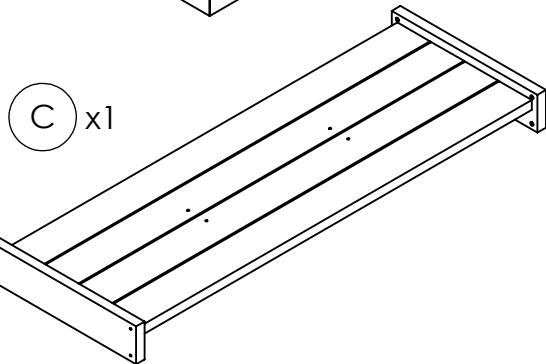

we create sustainable outdoor living

DST267 - Stratford Coffee Table

C.R. PLASTIC PRODUCTS

we create sustainable outdoor living

x2

#2

1-1/2" / 38 mm

(F) x32