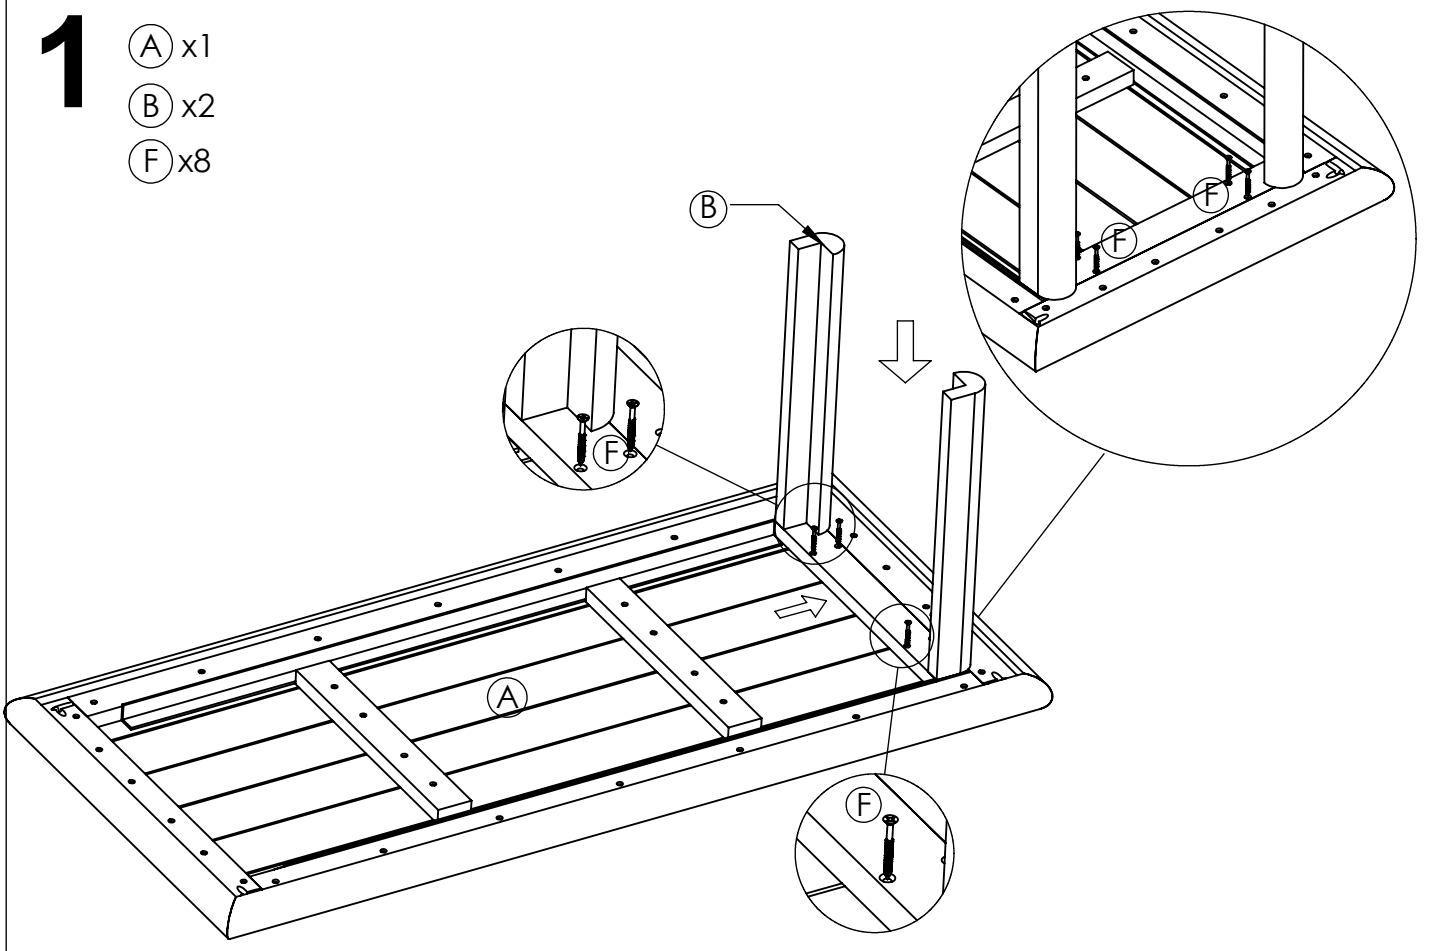

1

- (A) x1
- (B) x2
- (F) x8