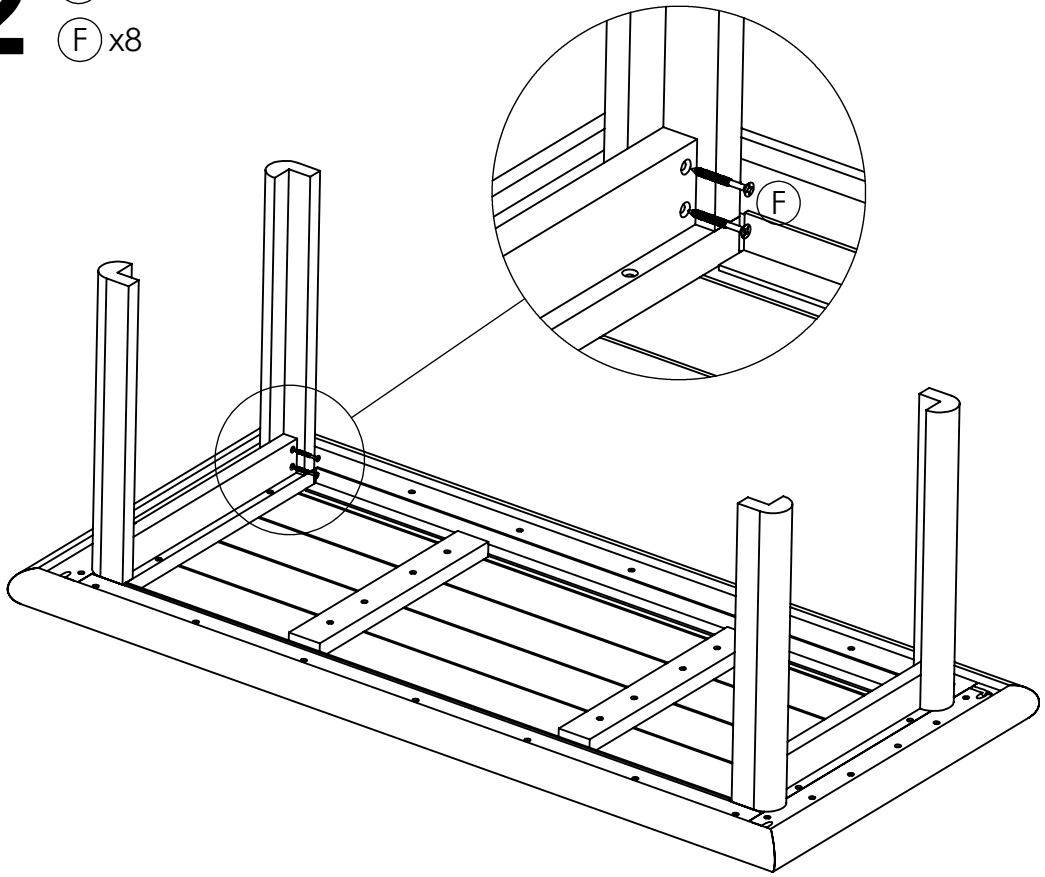

2

- (D) x2
- (F) x8