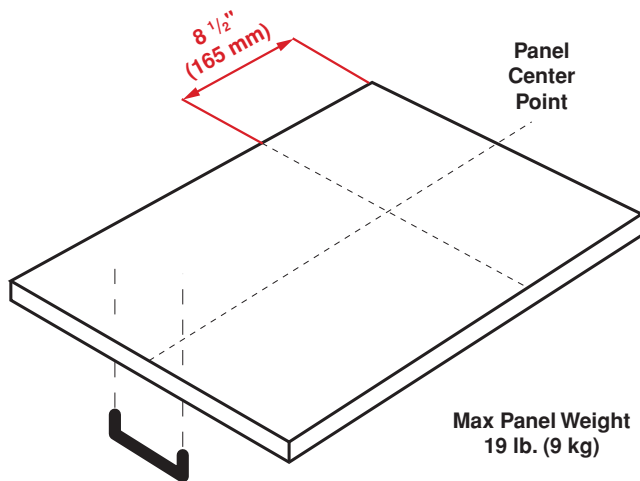

### Panel Ready Requirements:

DIMENSIONS (DWT81800SS)	
H x W x D	33 7/8 x 23 9/16 x 22 7/16 in. (86.1 x 59.8 x 57 cm)
Product Weight	96.12 lb. (43.6 kg)
Packed H x W x D	35 x 25 3/8 x 26 in. (88.9 x 64.4 x 66.1 cm)
Packed Weight	102.73 lb. (46.6 kg)

DIMENSIONS (DWT81800SSIH)	
H x W x D	33 7/8 x 23 9/16 x 22 7/16 in. (86.1 x 59.8 x 57 cm)
Product Weight	96.12 lb. (43.6 kg)
Packed H x W x D	35 x 25 3/8 x 26 in. (88.9 x 64.4 x 66.1 cm)
Packed Weight	102.73 lb. (46.6 kg)