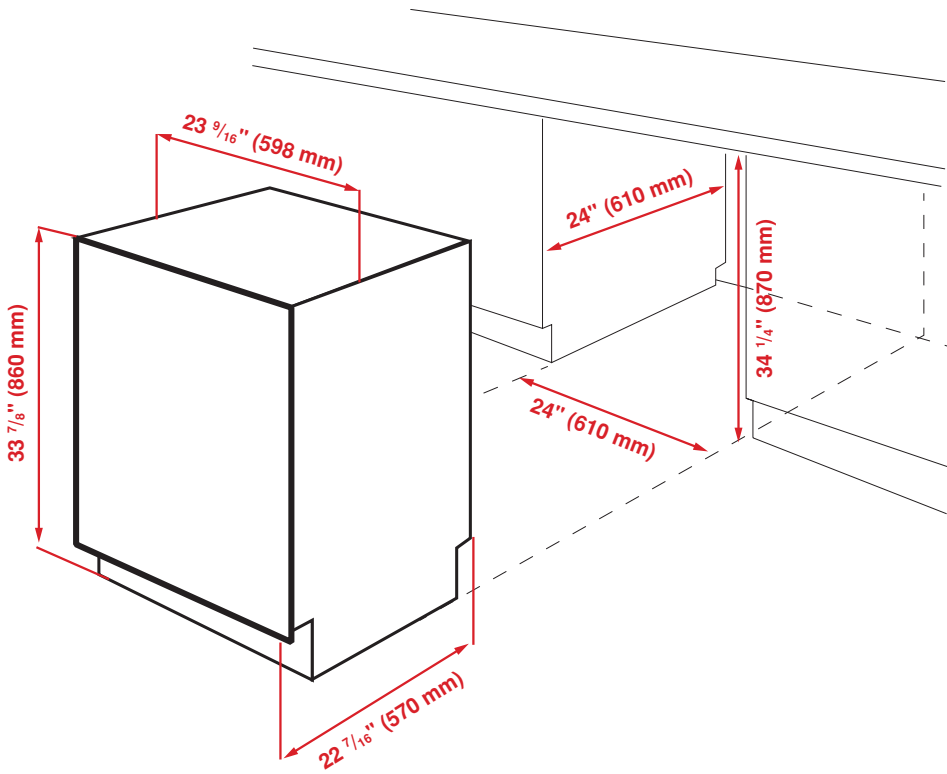

### Panel Ready Requirements:

DIMENSIONS (DWT81800SS)	
H x W x D	33 7/8 x 23 9/16 x 22 7/16 in. (86.1 x 59.8 x 57 cm)
Product Weight	96.12 lb. (43.6 kg)
Packed H x W x D	35 x 25 3/8 x 26 in. (88.9 x 64.4 x 66.1 cm)
Packed Weight	102.73 lb. (46.6 kg)

DIMENSIONS (DWT81800SSIH)	
H x W x D	33 7/8 x 23 9/16 x 22 7/16 in. (86.1 x 59.8 x 57 cm)
Product Weight	96.12 lb. (43.6 kg)
Packed H x W x D	35 x 25 3/8 x 26 in. (88.9 x 64.4 x 66.1 cm)
Packed Weight	102.73 lb. (46.6 kg)

DIMENSIONS (DWT81800FBI)	
H x W x D	33 7/8 x 23 9/16 x 21 2/2 in. (86.1 x 59.8 x 55 cm)
Product Weight	91.93 lb. (41.7 kg)
Packed H x W x D	35 x 25 3/8 x 26 in. (88.9 x 64.4 x 66.1 cm)
Packed Weight	98.54 lb. (44.7 kg)

DIMENSIONS (DWT81800SSWS)	
H x W x D	33 7/8 x 23 9/16 x 22 7/16 in. (86.1 x 59.8 x 57 cm)
Product Weight	94.79 lb. (43 kg)
Packed H x W x D	35 x 25 3/8 x 26 in. (88.9 x 64.4 x 66.1 cm)
Packed Weight	101.41 lb. (46 kg)