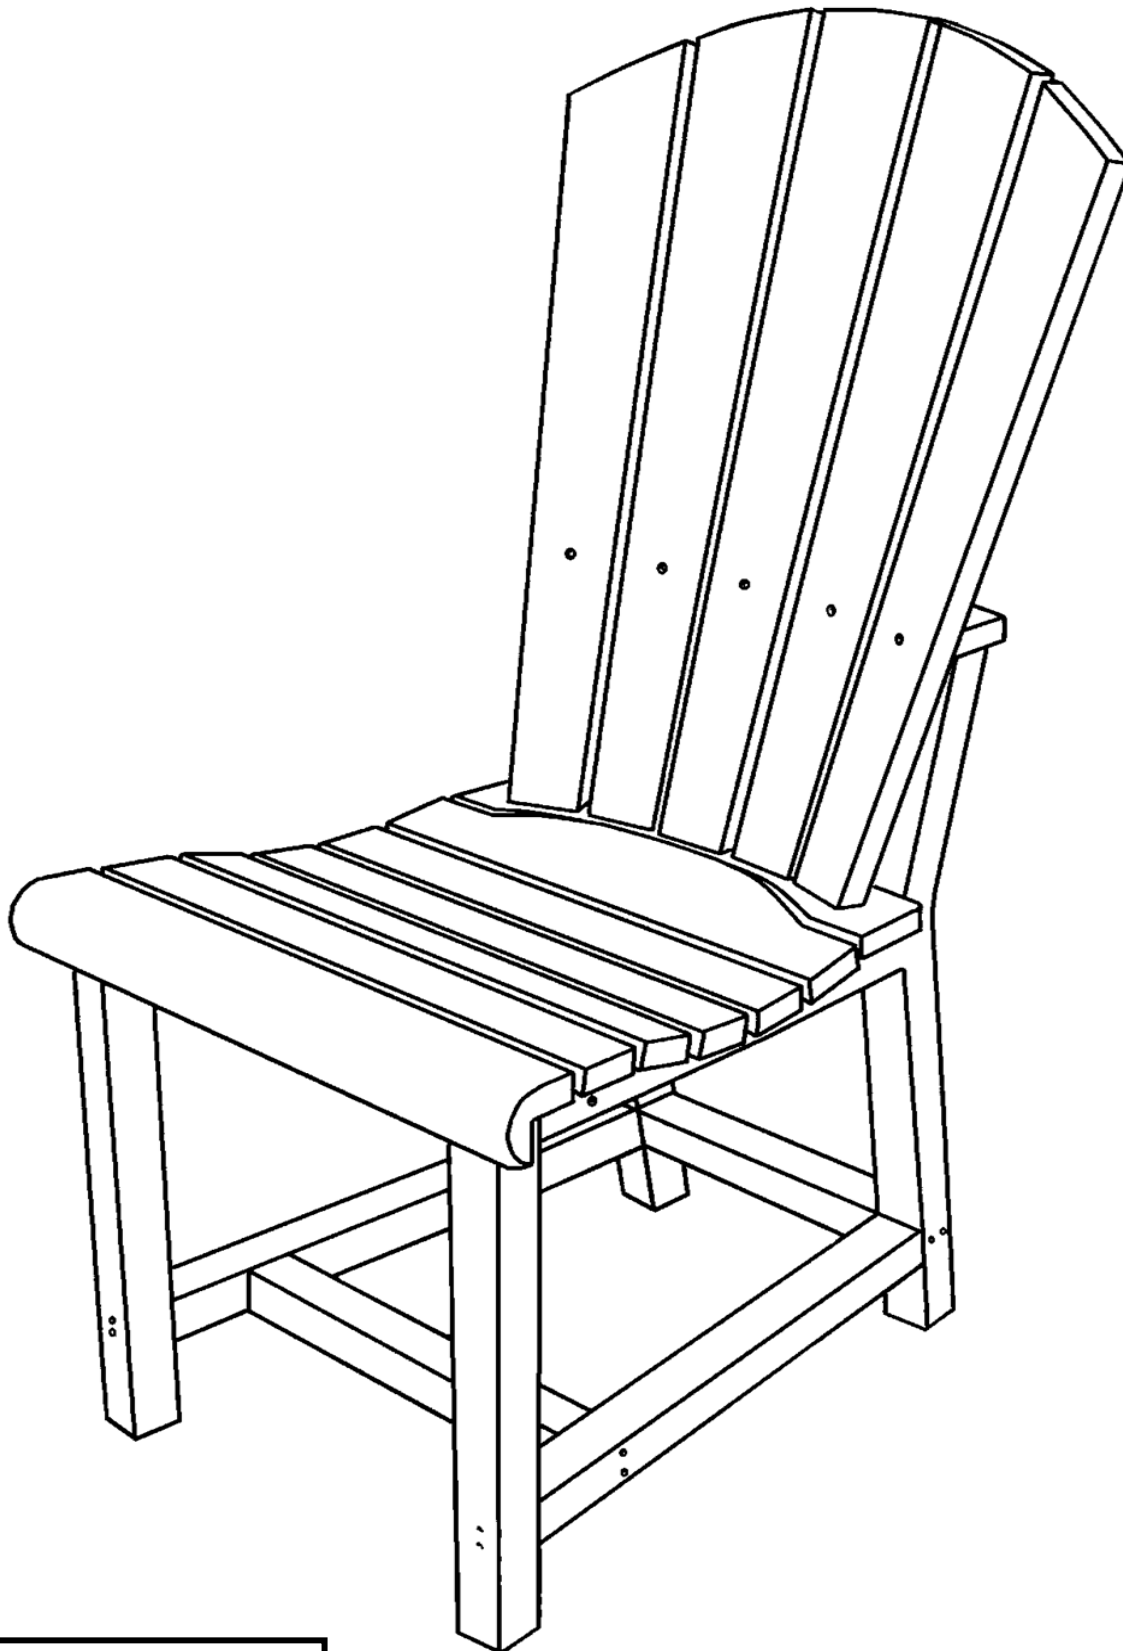

Generation Line

BY C.R. PLASTIC PRODUCTS INC

C11

Generation Line

BY C.R. PLASTIC PRODUCTS INC

C11

(A) X 1

(B) X 1

11 7/8" / 301mm

(D) X 1

9 1/4" / 235mm

(E) X 1

(C) X 1

(F) X 1

#2

800.490.1283