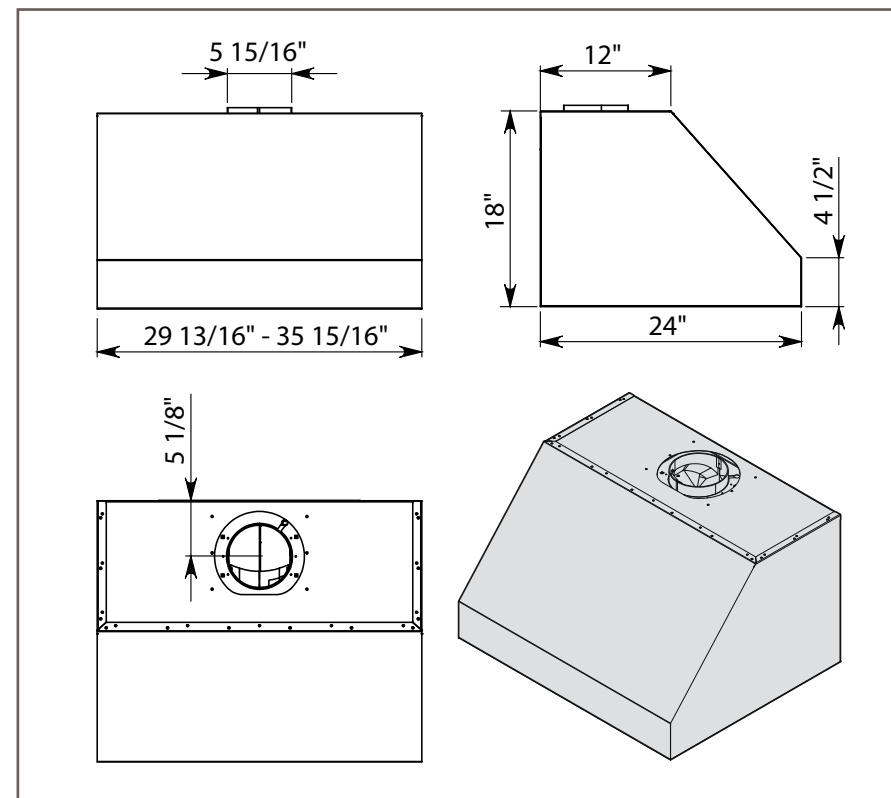

PRO 36"-48": Y = 344 mm (13 1/2")

PRO 30": Y = 380 mm (15")

PACKAGING DIMENSION	30"		36"	
	cm	inches	cm	inches
WIDTH	103,5 cm	40 3/4"	103,5 cm	40 3/4"
DEPTH	74 cm	29 1/4"	74 cm	29 1/4"
HEIGHT	54 cm	21 1/4"	59 cm	23 1/4"

WEIGHT	30"	36"
	lb (Kg)	lb (Kg)
GROSS WEIGHT	61,7 (28)	70,5 (32)
NET WEIGHT	52,9 (24)	61,7 (28)

FULGOR

MILANO

600 Serie 30" Professional Hood

F6PH36S1

BAR CODE (EAN 13)

8019801016051

Series	600
Type	Professional
Size	36"
Colour	stainless steel
PERFORMANCES	
OUTPUT (CFM)	600
OUTPUT (m3/h)	1000
NOISE	72
MOTOR & CONTROLS	
CONTROL	4 speed mechanical control
VENTING TYPE	Ducted and recirculating
FEATURES	
FILTER	Pro baffle
LIGHTING	2 x1,2 w Led
DUCT SPECIFICATION	7 7/8" -20 cm
DOCUMENTATION	
APPROVALS	cCSAus
Dimensions/Weight	
Overall dim - width	35 7/8" -91 cm
Overall dim - height	18" - 46 cm
Overall dim - depth	24 " - 61 cm
Cut out (wxd)	-
Gross (Net) weight (kg)	32 (28)
Power / Ratings (115 V, 60 Hz)	
KW rating	430 W
Power cord + Plug	yes
INSTRUCTIONS FOR USE	
Use & Care Manual	EN, FR, SP
Installation Manual	EN, FR, SP