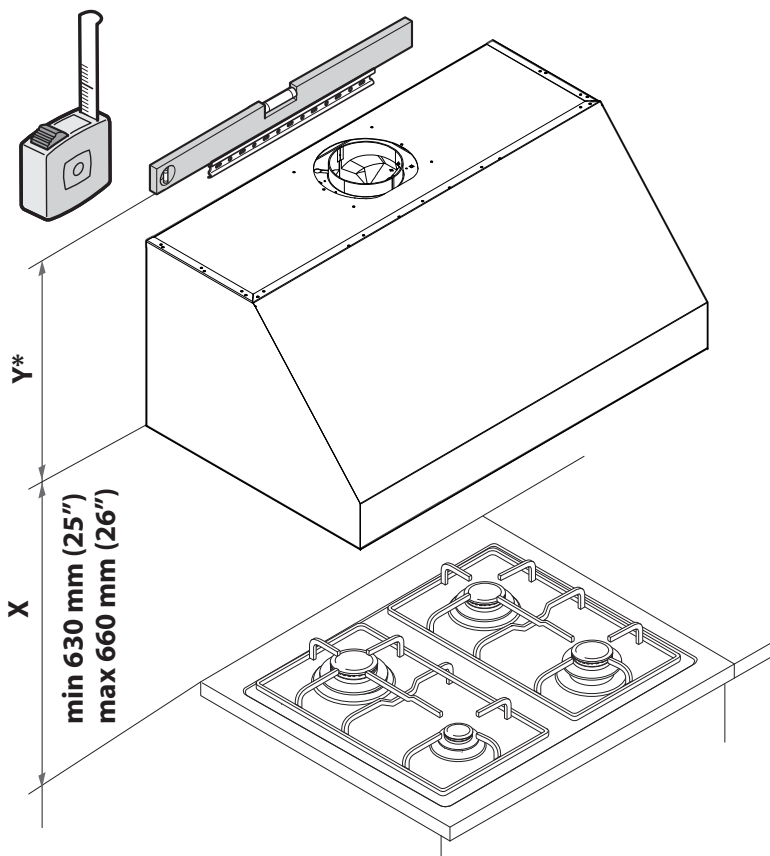

PRO 36"-48": Y = 344 mm (13 1/2")

PRO 30": Y = 380 mm (15")

PACKAGING DIMENSION	30"		36"	
	cm	inches	cm	inches
WIDTH	103,5 cm	40 3/4"	103,5 cm	40 3/4"
DEPTH	74 cm	29 1/4"	74 cm	29 1/4"
HEIGHT	54 cm	21 1/4"	59 cm	23 1/4"

WEIGHT	30"	36"
	lb (Kg)	lb (Kg)
GROSS WEIGHT	61,7 (28)	70,5 (32)
NET WEIGHT	52,9 (24)	61,7 (28)

FULGOR

MILANO

600 Serie 30" Professional Hood

F6PH36S1

BAR CODE (EAN 13)

8019801016051

Series	600
Type	Professional
Size	36"
Colour	stainless steel
PERFORMANCES	
OUTPUT (CFM)	600
OUTPUT (m3/h)	1000
NOISE	72
MOTOR & CONTROLS	
CONTROL	4 speed mechanical control
VENTING TYPE	Ducted and recirculating
FEATURES	
FILTER	Pro baffle
LIGHTING	2 x1,2 w Led
DUCT SPECIFICATION	7 7/8" -20 cm
DOCUMENTATION	
APPROVALS	cCSAus
Dimensions/Weight	
Overall dim - width	35 7/8" -91 cm
Overall dim - height	18" - 46 cm
Overall dim - depth	24 " - 61 cm
Cut out (wxd)	-
Gross (Net) weight (kg)	32 (28)
Power / Ratings (115 V, 60 Hz)	
KW rating	430 W
Power cord + Plug	yes
INSTRUCTIONS FOR USE	
Use & Care Manual	EN, FR, SP
Installation Manual	EN, FR, SP