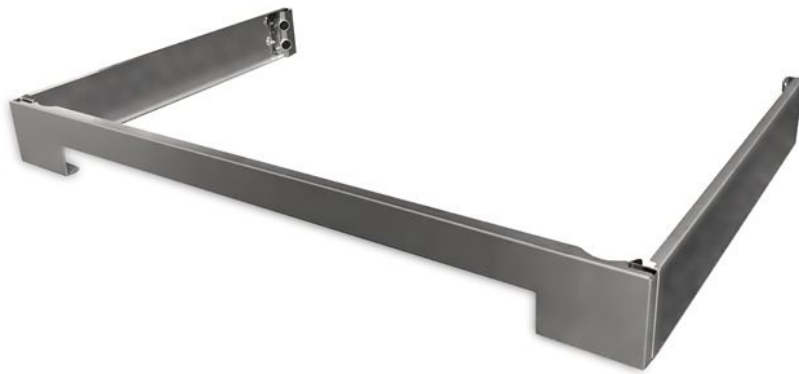

48" Toekick Panel Accessories

TKP48X

Elegant toe-kick to conceal the legs of a range on both front and sides. Fits any range of the same size.

Products and packaging are 99% recyclable.

Specifications

Features

Dimensions